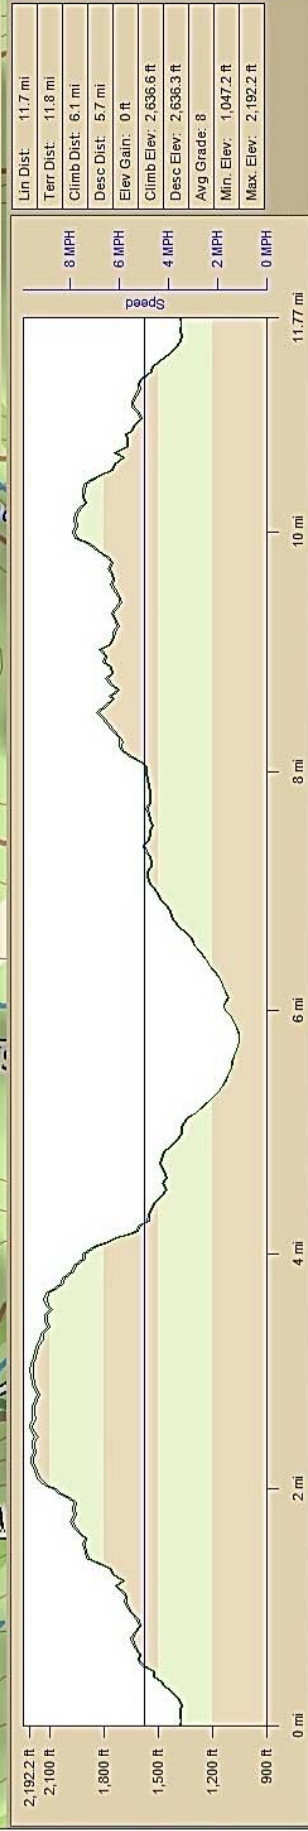

LONE MT. TRACK & PROFILE
OAK RIDGE, TENNESSEE

August 16, 2008

Data use subject to license.

© DeLorme. Topo North America™ 10.
 www.delorme.com